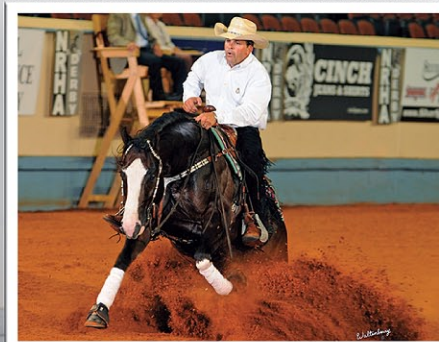

Quality Prospects from Weanlings to Show Horses Always Available.
 Visit our Web Site: for information and Videos.
www.customcrome.com

2 Million Dollar
Breeder of REINING HORSES
 STEVEN H. SIMON, Marietta, OK

2010
#1

Congratulations

2011 NRHA DERBY • 3 OPEN FINALISTS *Sired by Custom Crome*

Lev 4 Non Pro, 5th Place
COUNTRY CUSTOM
 OWNER: TOM DOOLEY
 RIDER: KIM L. MUEHLSTAETTER

Show photos:Waltenberry

Lev 4 Open, Finalist
CUSTOM GREAT PINE
 OWNER/RIDER: INGA GUERNSEY/MATT MILLS

Prime Time Open Champion
 Lev 3 Open, 5th Place & Lev 4 Open, 16th Place
CHARISMA N CHROME
 OWNER/RIDER: MARC & KATHY GORDON/DAN HUSS

Congratulations Our newest 100K+ earner...

Lev 4 Open, 8th
CUSTOM CASH ADVANCE
 LTE: \$104,258